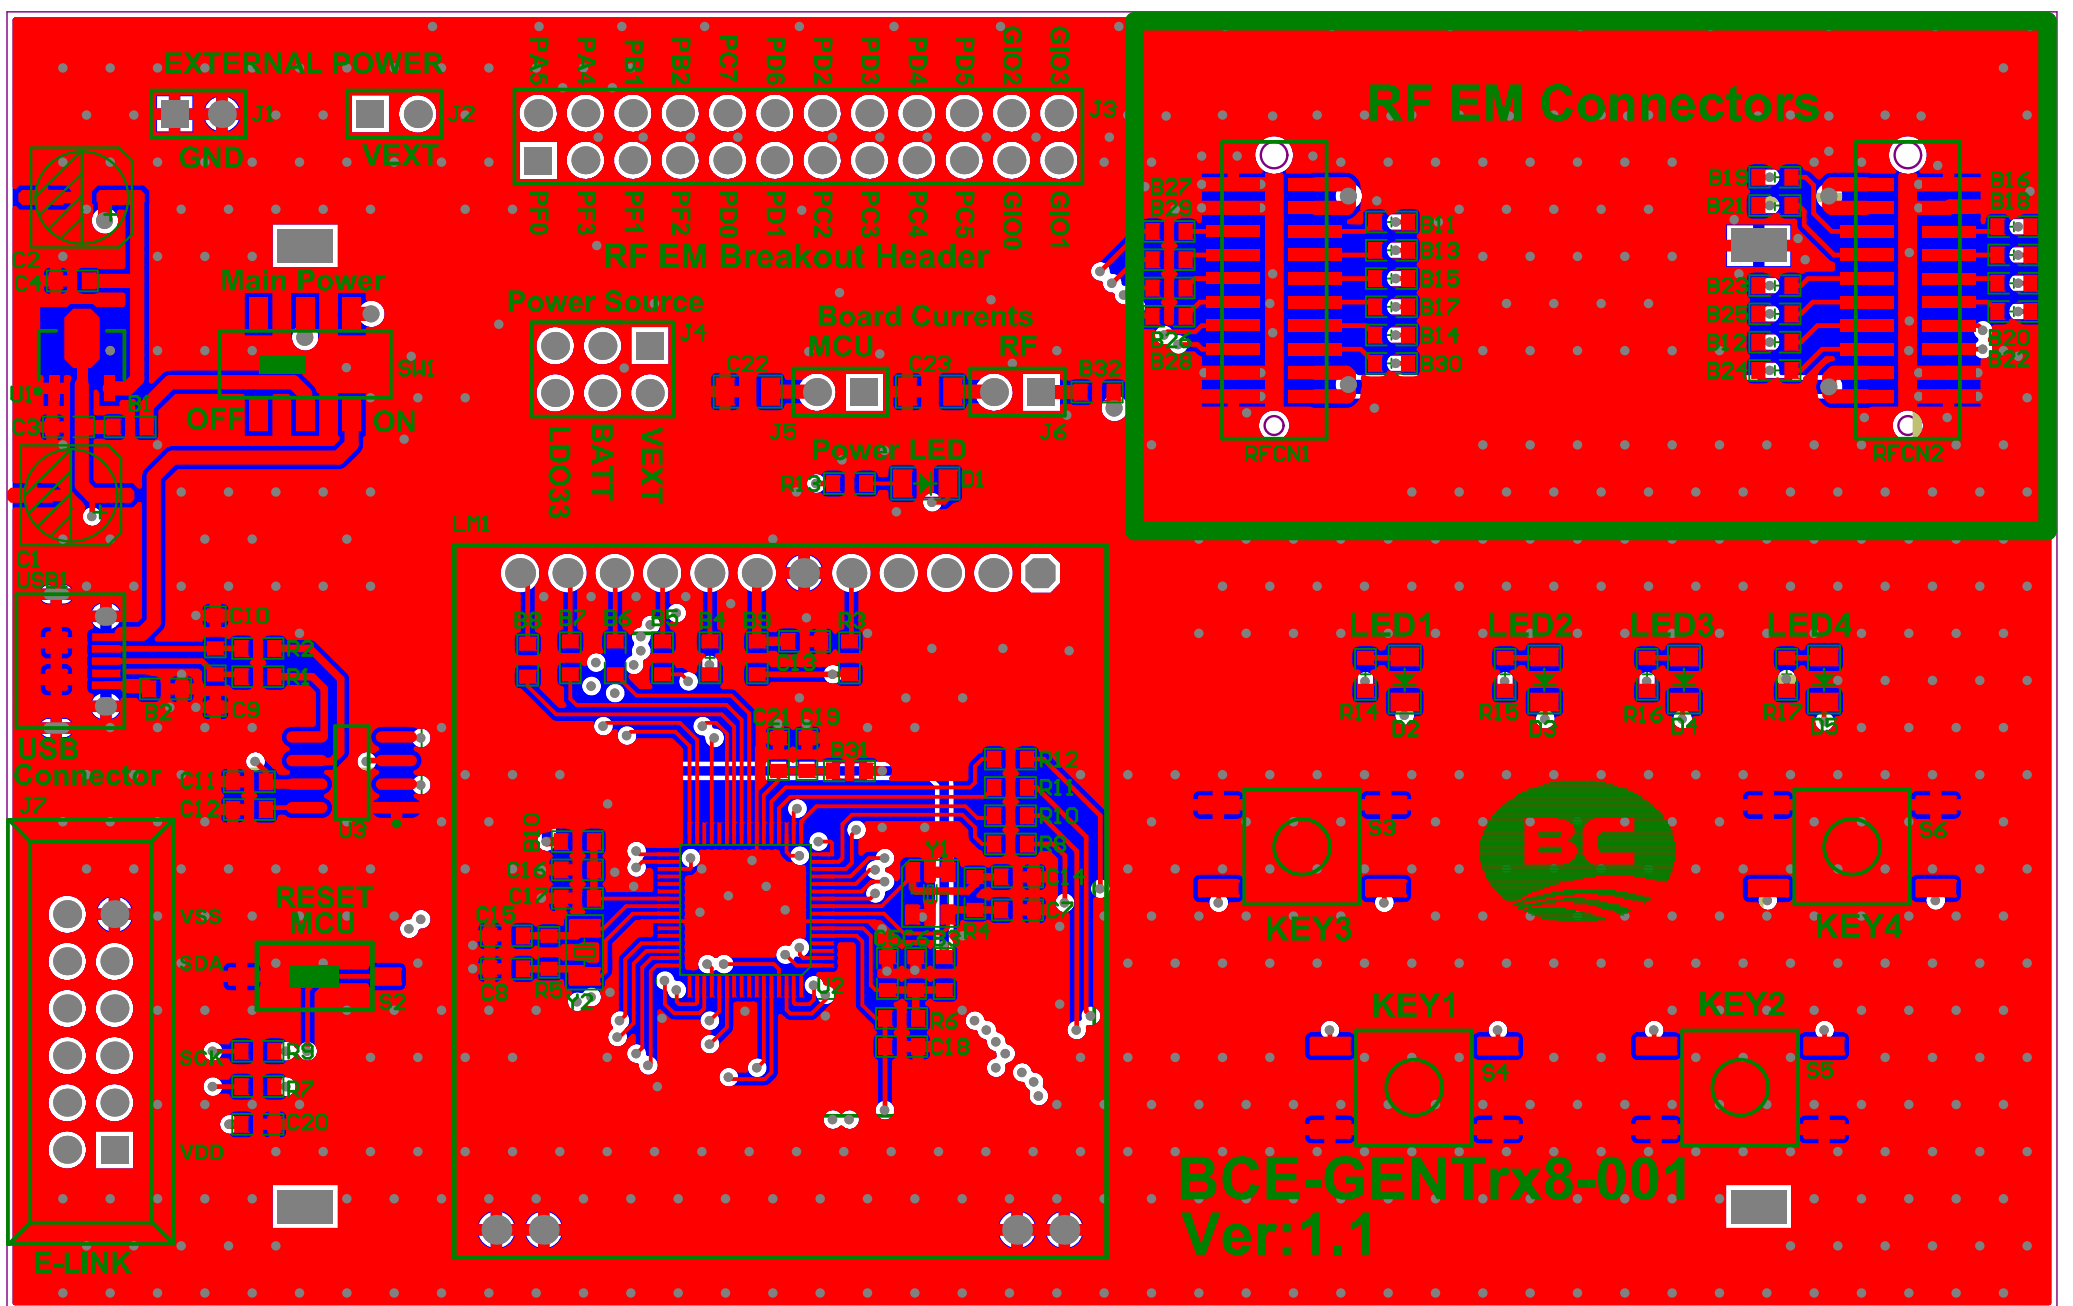

|       |                                    |           |
|-------|------------------------------------|-----------|
| Title |                                    |           |
| Size  | Number                             | Revision  |
| B     |                                    |           |
| Date: | 2020/11/20                         | Sheet of  |
| File: | C:\Users\...BCE-GENTrx8-001.SchDoc | Drawn By: |

品名:BCE-GENTrx8-001  
 版本:V1.1  
 板厚:1.0mm  
 表面:噴錫  
 日期:2018/01/21