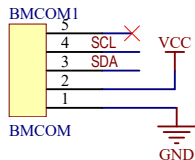

BMCOM

Cascading Port

Programming Port

Nixie Tube

MCU

Title:	BMD11M134
Design by:	BESTMOUDLES TEAM
Data:	2023/5/23
Rev:	V1.0