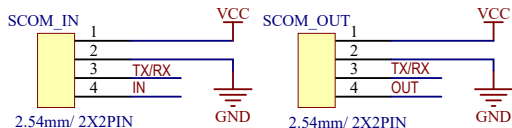

BMCOM

Cascading Port

Programming Port

Nixie Tube

MCU

Title:	BMD11M134
Design by:	BESTMOUDLES TEAM
Data:	2023/5/23
Rev:	V1.0