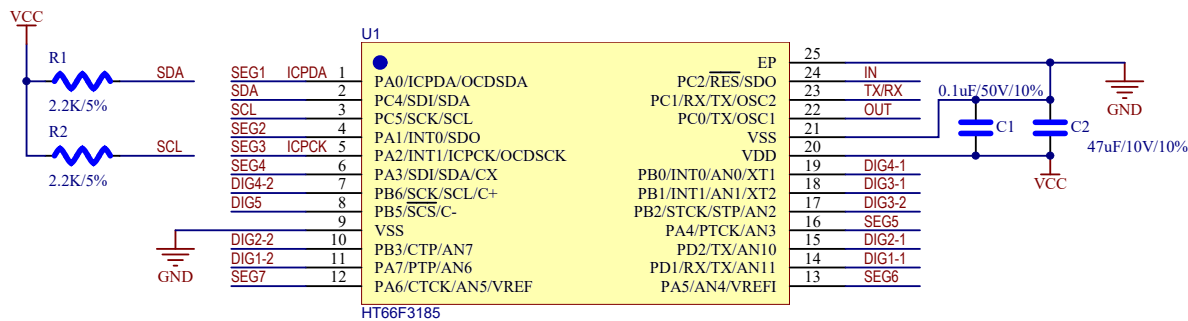

BMCOM

Cascading Port

Programming Port

Nixie Tube

MCU

Title:	BMD11M134
Design by:	BESTMOUDLES TEAM
Data:	2023/5/23
Rev:	V1.0