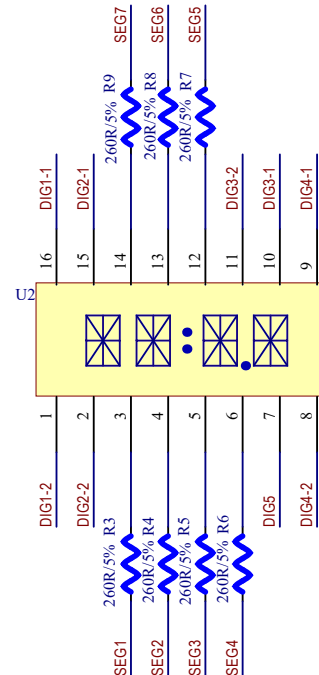

BMCOM

Cascading Port

Programming Port

Nixie Tube

MCU

Title:	BMD11M134
Design by:	BESTMOUDLES TEAM
Data:	2023/5/23
Rev:	V1.0