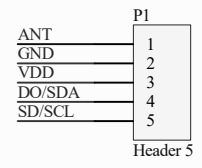

315/433/868/915MHz  
 BC2502A:315/433MHz  
 BC2502B:315/433/868/915MHz

Title		
BC2302B 10NSOP EP V10		
Size	Number	Revision
A4		
Date:	2022/11/1	Sheet of
File:	\\.\BM2502-6x-1 20221101.SchDoc	Drawn By: